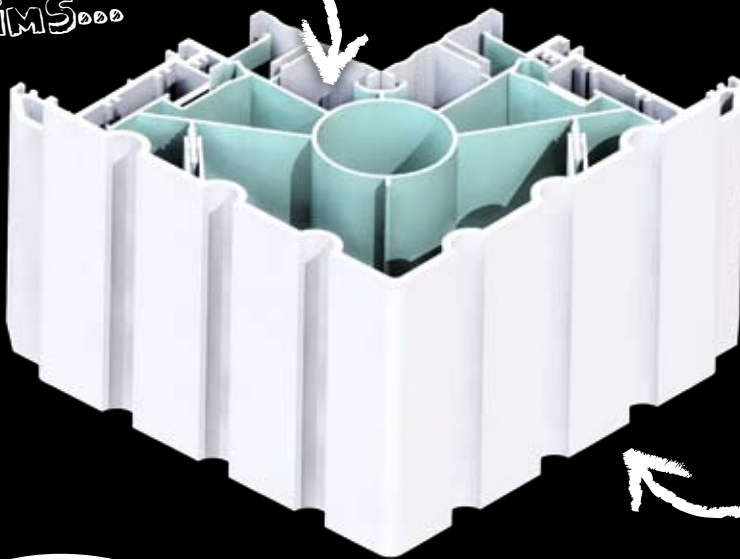

Hide cables  
behind  
trims...

  
PILASTER

wide enough to  
hide downpipes!

# PERIOD DETAILING FOR CONSERVATORIES

**Pilaster** is a system of 70mm frame couplers designed to enhance the appearance of PVCu conservatories. Designed with "chunky" oversize features to give a perceived added value to the homeowner. Technically excellent, the range is load bearing, has a jacking system and is available in various whites and foils. The Pilaster range incorporates the patented anti-racking bracket - so popular on our mighty mullion range.