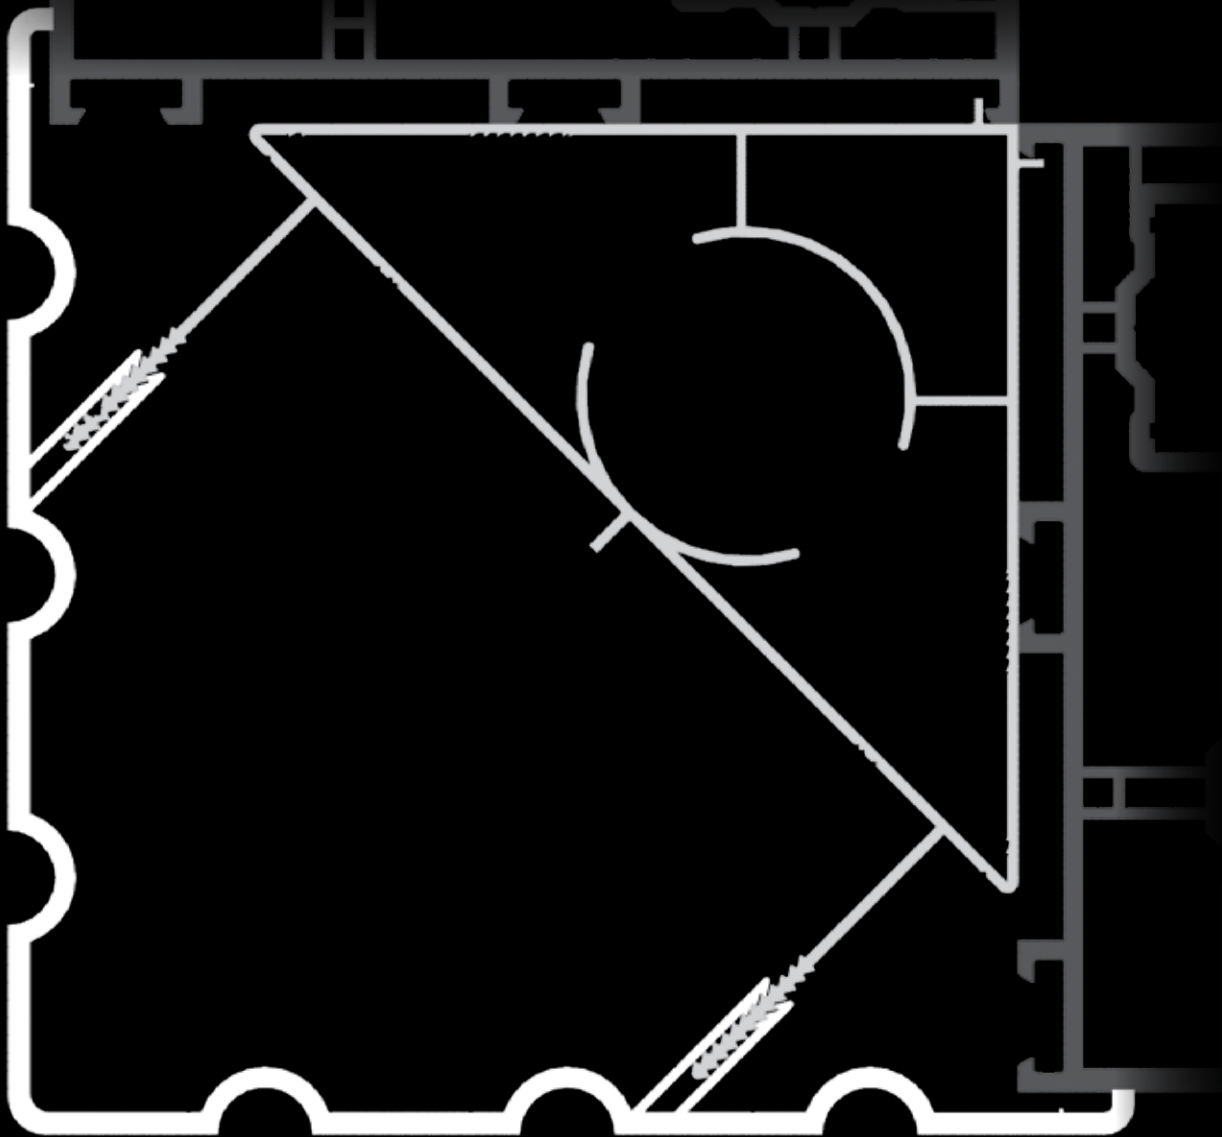

VS90°CORNERPOST

This product is loadbearing and a baypole jack is available. Decorative Trims are fitted last making baypole jack adjustment easy.

VS90ALI | $ixx = 39.23\text{cm}^4$, $iyy = 89.17\text{cm}^4$

is designed to accommodate Sash Window Frames with a depth of 125mm - 134mm. It is a 90° fixed angle.

For Bay Jack order **Jack D** for VS