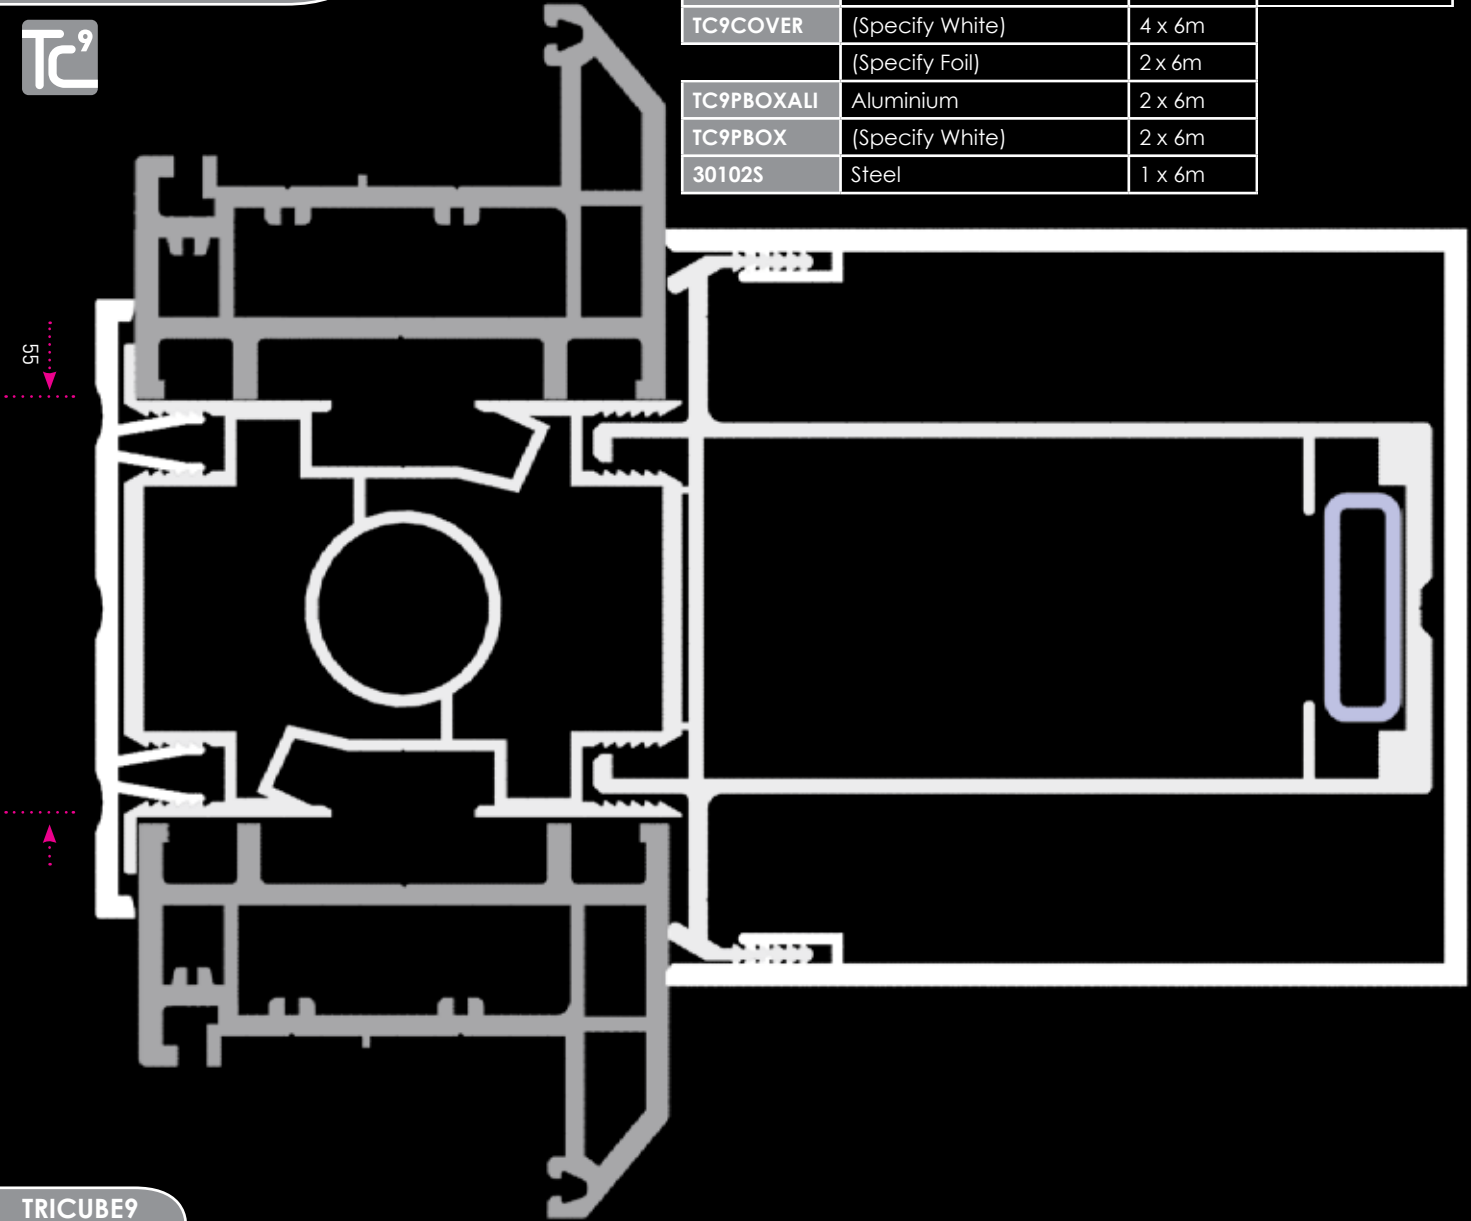

TRICUBE9

PART NO.	COLOUR	PACK SIZE	Strengthometer
TC955ALI	Aluminium	2 x 6m	
TC9COVER	(Specify White) (Specify Foil)	4 x 6m 2 x 6m	
TC9PBOXALI	Aluminium	2 x 6m	
TC9PBOX	(Specify White)	2 x 6m	
30102S	Steel	1 x 6m	

TRICUBE9

Tricube 9

- TC955ALI | Ixx 48.49cm⁴ | Iyy 29.77cm⁴ | Material Aluminium E = 65,500N/mm²
- TC9PBOXALI | Ixx 153.1cm⁴ | Iyy 60.6ccm⁴ | Material Aluminium E = 65,500N/mm²
- TC930102SC | Ixx 0.168cm⁴ | Iyy 1.098cm⁴ | Material Steel E = 210,000N/mm²

Frame Deduction/Sightline = 55mm