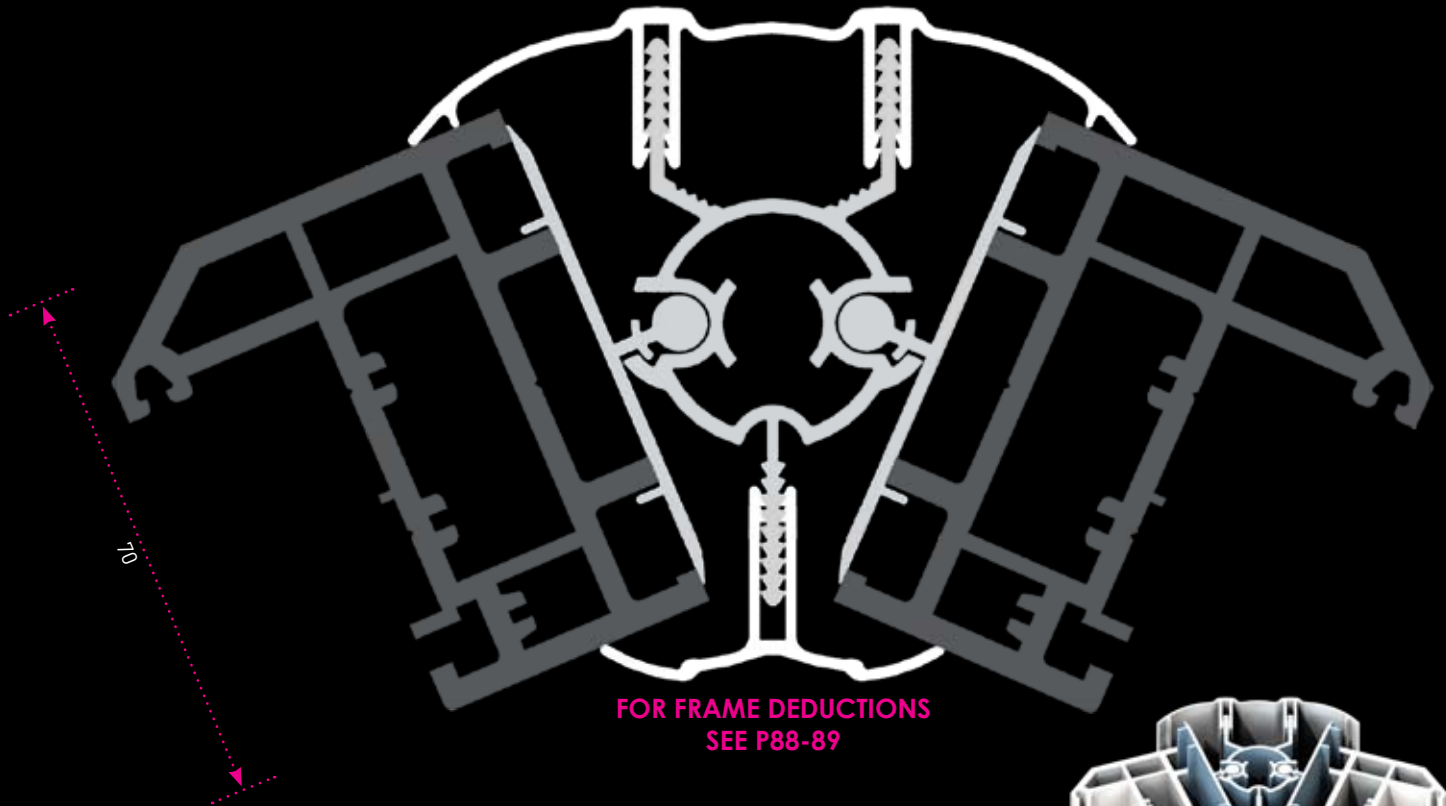

120°-170°VARIABLE

PART NO.	COLOUR	PACK SIZE	BAY JACK	lxx (cm ²)	lyy (cm ²)	Strengthometer
482054	Aluminium Baypole	4 x 6m	C	N/A	N/A	
	Aluminium Frame Adapter	PLEASE SEE PAGE 85 FOR CORRECT FRAME ADAPTER				
DBI/DBO	(Specify White)	4 x 6m				
	(G) Golden Oak	2 x 6m				
	(M) Mahogany	2 x 6m				
	(R) Rosewood	2 x 6m				

FOR FRAME DEDUCTIONS
SEE P88-89

482054