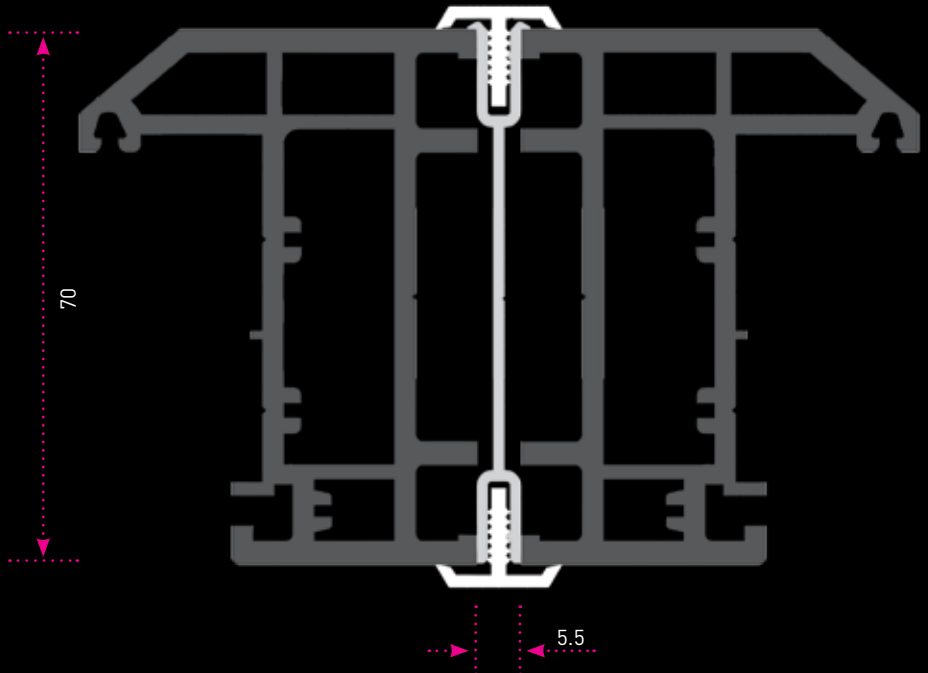

PART NO.	COLOUR	PACK SIZE	BAY JACK	Ixx (cm ⁴)	Iyy (cm ⁴)	Strengthometer
WWSLC55	Aluminium	10 x 4.45m	N/A	6.51	0.27	
TTRIM	(Specify White)	20 x 4.45m				
	(G) Golden Oak	20 x 4.45m				
	(M) Mahogany	20 x 4.45m				
	(R) Rosewood	20 x 4.45m				

5.5mm COUPLER

WWSLC55

At 5.5mm wide, this product is designed to act as a slimline 'bounce bar'. Ideal for a door and sidelight combination or when coupling frames. Same as 482030 but not quite as strong and with less material content it costs less.