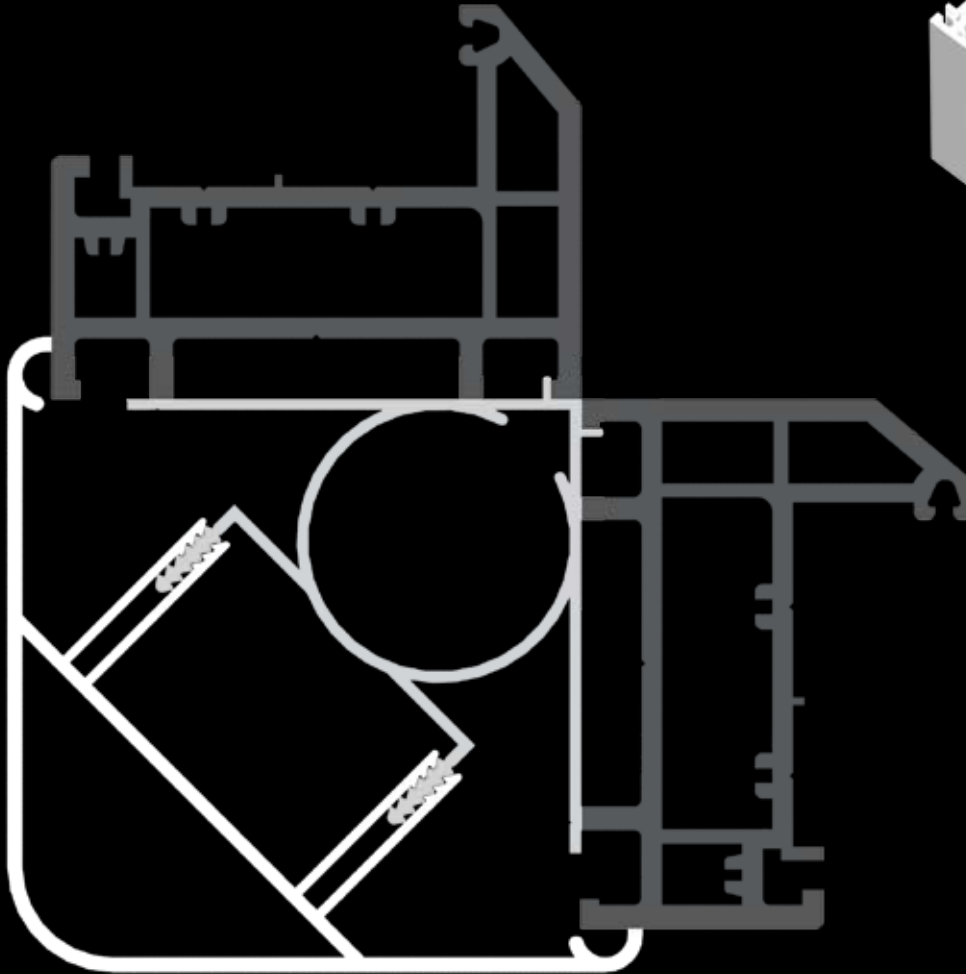

PART NO.	COLOUR	PACK SIZE	BAY JACK	lxx (cm ⁴)	lyy (cm ⁴)	Strengthometer
WWL126	Aluminium	4 x 6m	D90	16.2	8.7	
90ND	(Specify White)	4 x 6m				
	(G) Golden Oak	2 x 6m				
	(M) Mahogany	2 x 6m				
	(R) Rosewood	2 x 6m				

90°CORNERPOST

NONDECORATIVETRIM

WWL126

This 90° Cornerpost is designed especially for 70mm frames. Frames butt to the inside. This product is shown with a non-decorative PVCu trim to the outside. Bay Jack 'D' is designed to work with this product. This product is loadbearing. Zero frame deduction. For Bay Jack order Jack D90