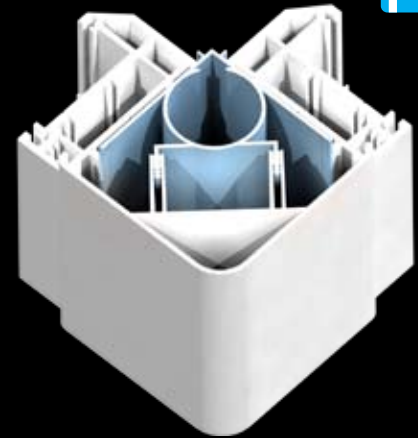

PART NO.	COLOUR	PACK SIZE	BAY JACK	lxx (cm ⁴)	lyy (cm ⁴)	Strengthometer
WWL126	Aluminium	4 x 6m	D90	16.2	8.7	
90ND	(Specify White)	4 x 6m				
	(G) Golden Oak	2 x 6m				
	(M) Mahogany	2 x 6m				
	(R) Rosewood	2 x 6m				

90°CORNERPOST

NONDECORATIVETRIM

WWL126

This 90° Cornerpost is designed especially for 70mm frames. Frames butt to the inside. This product is shown with a non-decorative PVCu trim to the outside. Bay Jack 'D' is designed to work with this product. This product is loadbearing. Zero frame deduction. For Bay Jack order Jack D90