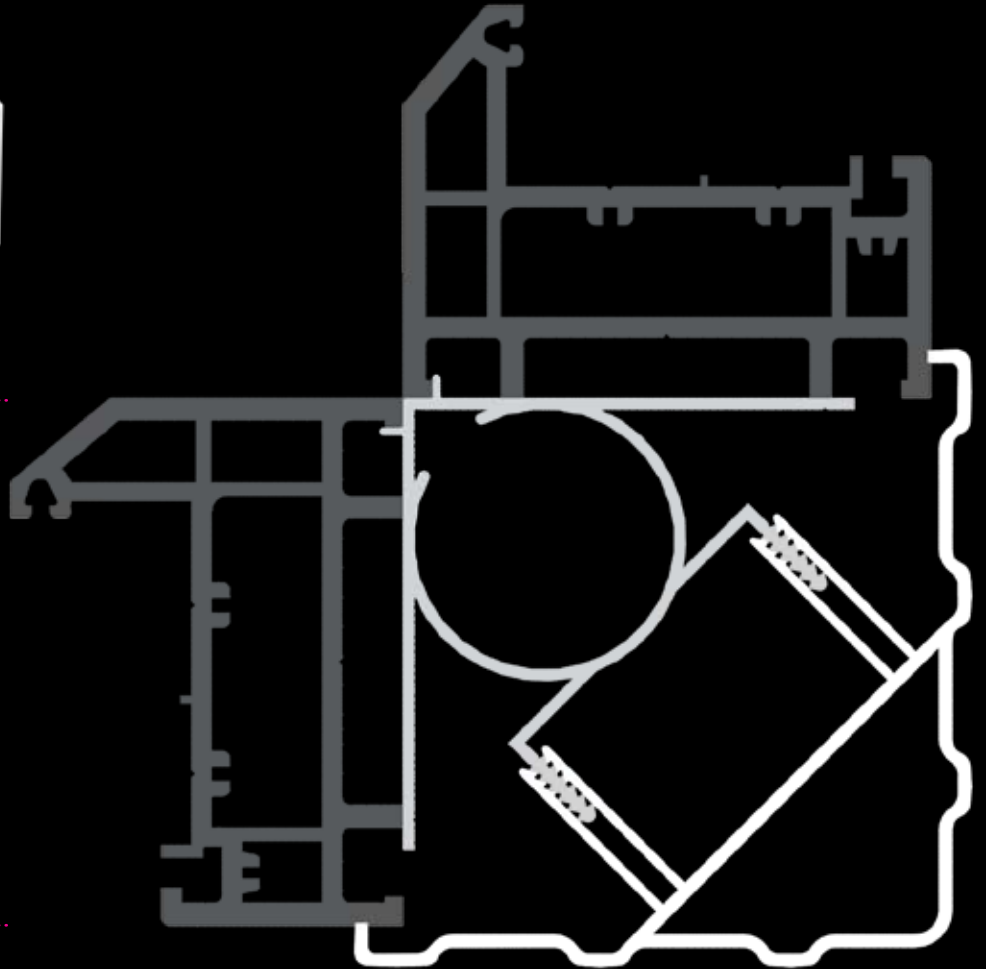

90°CORNERPOST

PART NO.	COLOUR	PACK SIZE	BAY JACK	lxx (cm²)	lyy (cm²)	Strengthometer
WWL126	Aluminium	4 x 6m	D90	16.2	8.7	
90D	(Specify White)	4 x 6m				
	(G) Golden Oak	2 x 6m				
	(M) Mahogany	2 x 6m				
	(R) Rosewood	2 x 6m				

DECORATIVETRIM

WWL126

This 90° Cornerpost is designed especially for 70mm frames. Frames butt to the inside. This product is shown with a decorative PVCu trim to the outside. Bay Jack 'D' is designed to work with this product. This product is loadbearing. Zero frame deduction. For Bay Jack order Jack D90