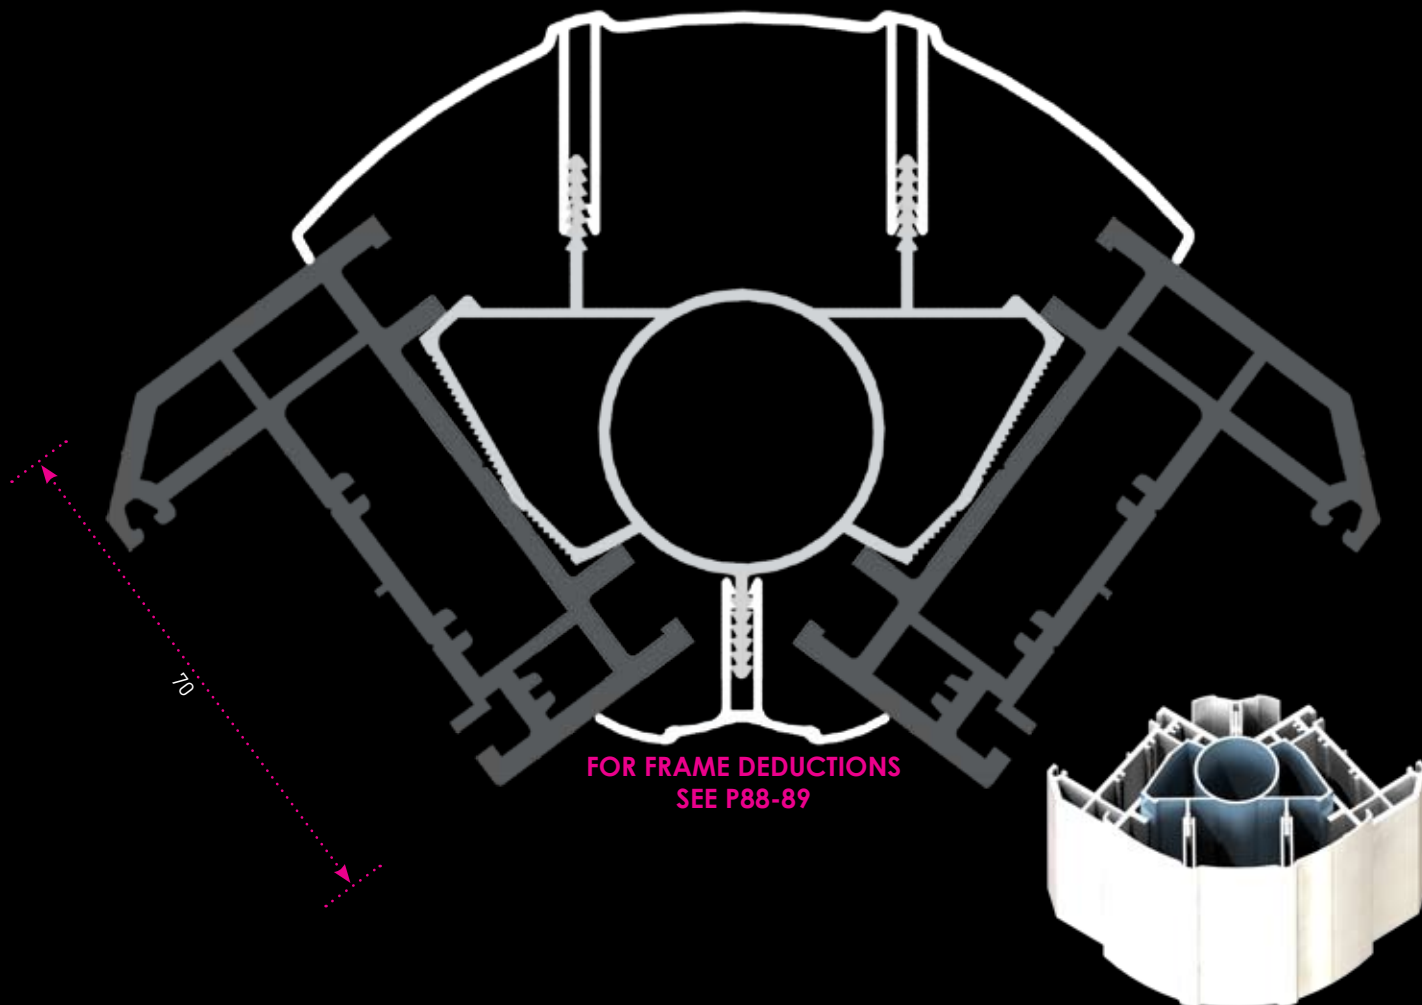

PART NO.	COLOUR	PACK SIZE	BAY JACK	lxx (cm <sup>4</sup> )	lyy (cm <sup>4</sup> )	Strengthometer
WWL123	Aluminium	4 x 6m	D(WW123)	12.8	26.2	,
DBI / DBO120	(Specify White)	4 x 6m				
	(G) Golden Oak	2 x 6m				
	(M) Mahogany	2 x 6m				
	(R) Rosewood	2 x 6m				

90°-120° EASYBAY

Drawn at 120° using a 90°-120° Trim

WWL123 fits Rehau S706 and Thyssen Only.

WWL123

WWL123 is similar to WWL122 but accomodates angles 90° - 125°. WWL123 fits Rehau S706 and Thyssen 70mm.  
For Bay Jack order Jack D (WWL123)