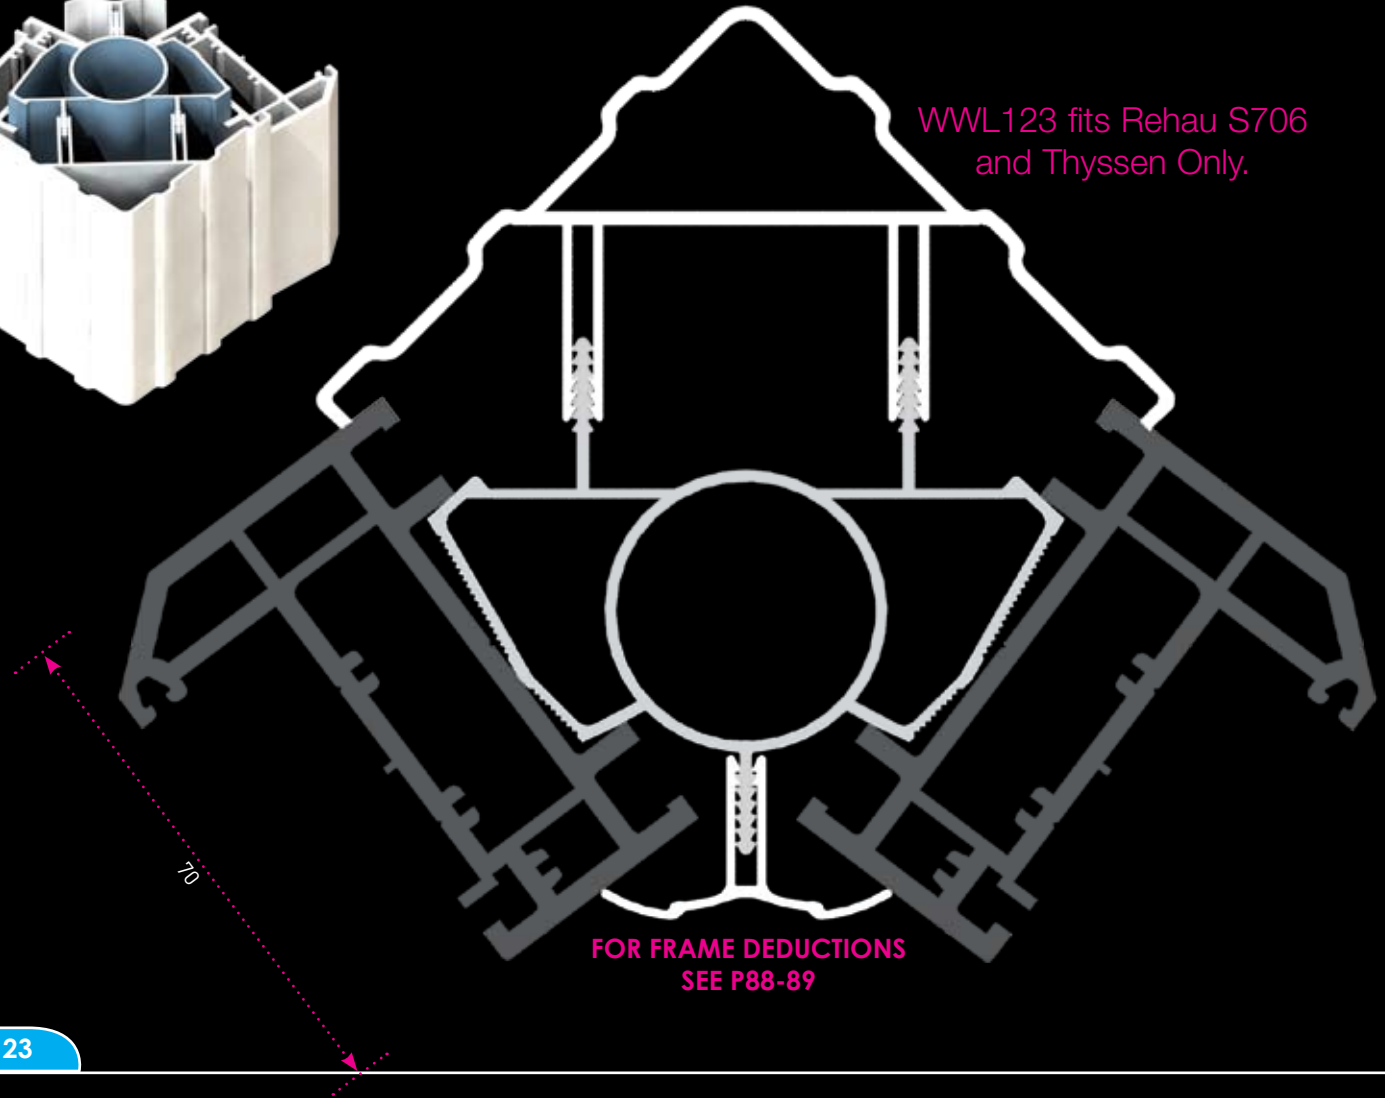

90°-120° EASYBAY

PART NO.	COLOUR	PACK SIZE	BAY JACK	Ixx (cm ⁴)	Iyy (cm ⁴)	Strengthometer
WWL123	Aluminium	4 x 6m	D (WWL123)	12.8	26.2	
90D	(Specify White)	4 x 6m				
	(G) Golden Oak	2 x 6m				
	(M) Mahogany	2 x 6m				
	(R) Rosewood	2 x 6m				

Drawn at 90° using a 90° Trim

WWL123 fits Rehau S706 and Thyssen Only.

WWL123