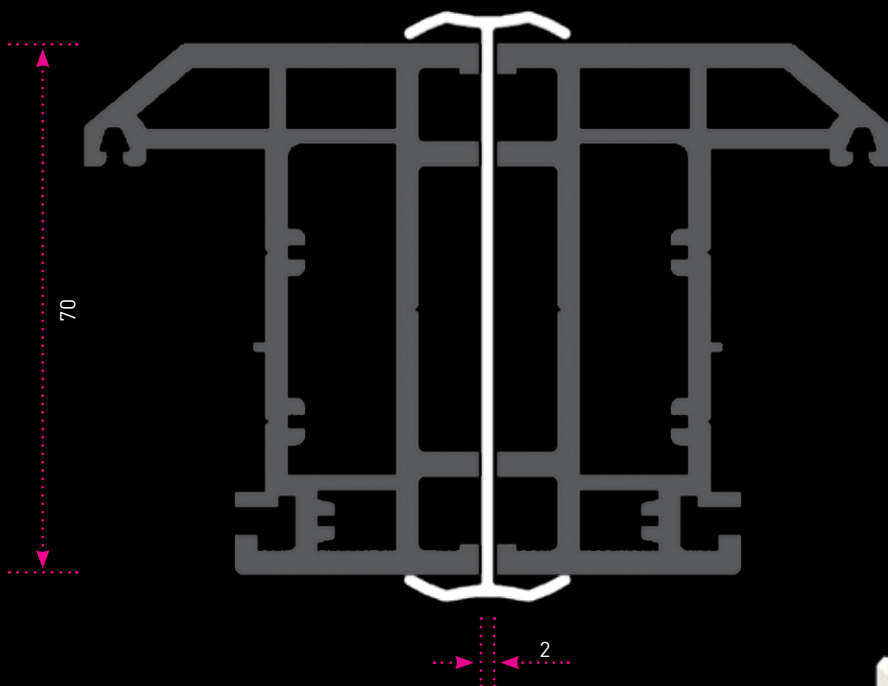

PVCuCOUPLER

PART NO.	COLOUR	PACK SIZE	BAY JACK	Ixx (cm ⁴)	Iyy (cm ⁴)	Strengthometer
PFC70	(Specify White)	5 x 6m	N/A	N/A	N/A	I
	(G) Golden Oak	2 x 6m				
	(M) Mahogany	2 x 6m				
	(R) Rosewood	2 x 6m				
	(Specify White/Specify Foil)	2 x 6m				

PFC70

A simple 2mm PVCu coupler with a decorative feature to the visible faces. Use this to couple frames where additional strength is not required.