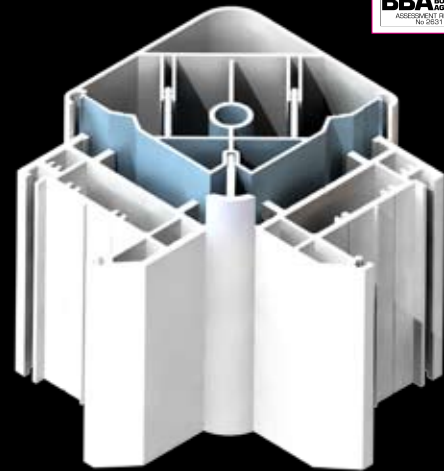

PART NO.	COLOUR	PACK SIZE	BAY JACK	lxx (cm ⁴)	lyy (cm ⁴)	Strengthometer
482160	Aluminium	4 x 6	C	26.8	11.2	
90INNER	(Specify White)	4 x 6m				
	(G) Golden Oak	2 x 6m				
	(M) Mahogany	2 x 6m				
	(R) Rosewood	2 x 6m				
90ND	(Specify White)	4 x 6m				
	(G) Golden Oak	2 x 6m				
	(M) Mahogany	2 x 6m				
	(R) Rosewood	2 x 6m				

90°CORNERPOST

70

NONDECORATIVETRIM

482160NONDEC

This is a 90° Cornerpost designed for 70mm frames only. It is different to WWL126 in that it has a cloaking trim to the inside – covering up mis-measures! It has a detail to stop the PVCu trims from being pushed on too far. It is also stronger. Use Baypole Jack 'C'. 482160 really is the premium product of choice for your cornerpost. This product is loadbearing. 2mm per side frame deduction. **For Bay Jack order Jack C**