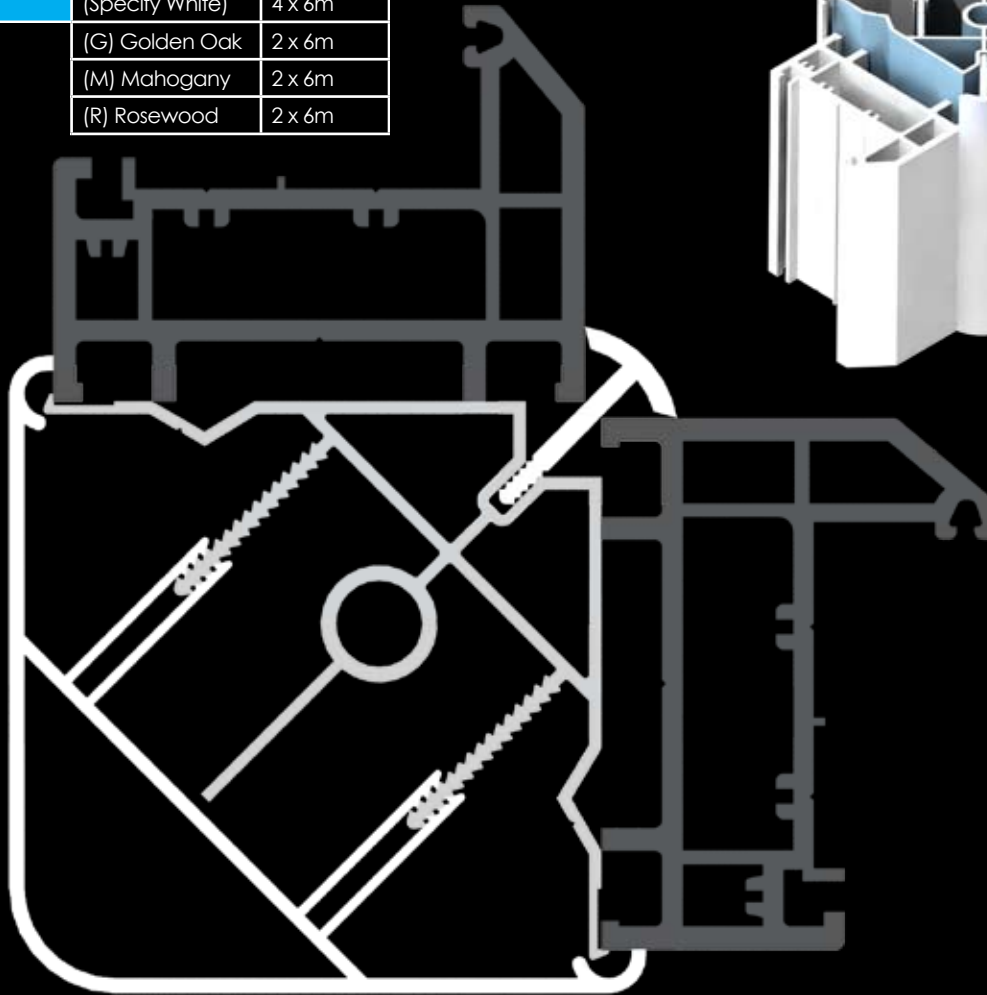

PART NO.	COLOUR	PACK SIZE	BAY JACK	lxx (cm ⁴)	lyy (cm ⁴)	Strengthometer
482160	Aluminium	4 x 6	C	26.8	11.2	
90INNER	(Specify White)	4 x 6m				
	(G) Golden Oak	2 x 6m				
	(M) Mahogany	2 x 6m				
	(R) Rosewood	2 x 6m				
90ND	(Specify White)	4 x 6m				
	(G) Golden Oak	2 x 6m				
	(M) Mahogany	2 x 6m				
	(R) Rosewood	2 x 6m				

90°CORNERPOST

70

NONDECORATIVETRIM

482160NONDEC

This is a 90° Cornerpost designed for 70mm frames only. It is different to WWL126 in that it has a cloaking trim to the inside – covering up mis-measures! It has a detail to stop the PVCu trims from being pushed on too far. It is also stronger. Use Baypole Jack 'C'. 482160 really is the premium product of choice for your cornerpost. This product is loadbearing. 2mm per side frame deduction. **For Bay Jack order Jack C**