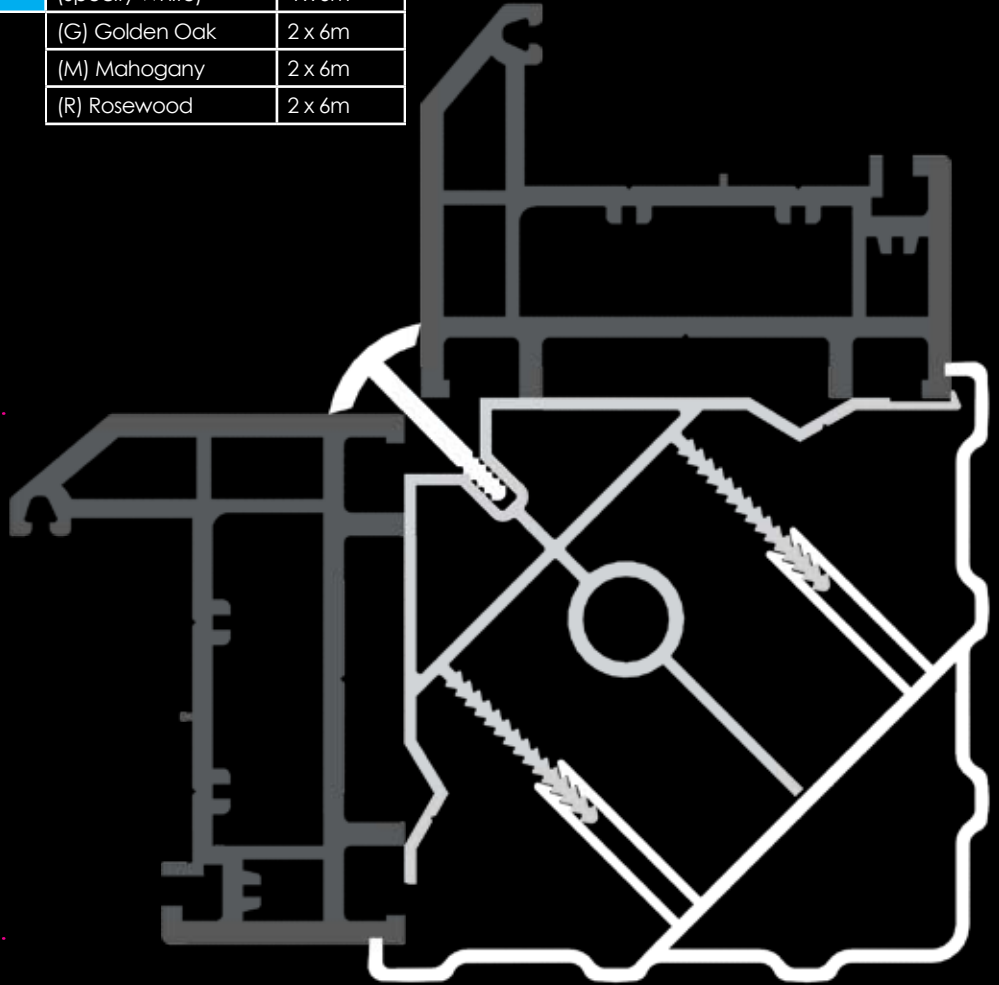

90°CORNERPOST

PART NO.	COLOUR	PACK SIZE	BAY JACK	lxx (cm ⁴)	lyy (cm ⁴)	Strengthometer
482160	Aluminium	4 x 6m	C	26.8	11.2	
90INNER	(Specify White)	4 x 6m				
	(G) Golden Oak	2 x 6m				
	(M) Mahogany	2 x 6m				
	(R) Rosewood	2 x 6m				
90D	(Specify White)	4 x 6m				
	(G) Golden Oak	2 x 6m				
	(M) Mahogany	2 x 6m				
	(R) Rosewood	2 x 6m				

DECORATIVETRIM

482160DEC

This is a 90° Cornerpost designed for 70mm frames only. It is different to WWL126 in that it has a cloaking trim to the inside – covering up mis-measures! It has a detail to stop the PVCu trims from being pushed on too far. It is also stronger. Use Baypole Jack 'C'. 482160 really is the premium product of choice for your cornerpost. This product is loadbearing. 2mm per side frame deduction. **For Bay Jack order Jack C**