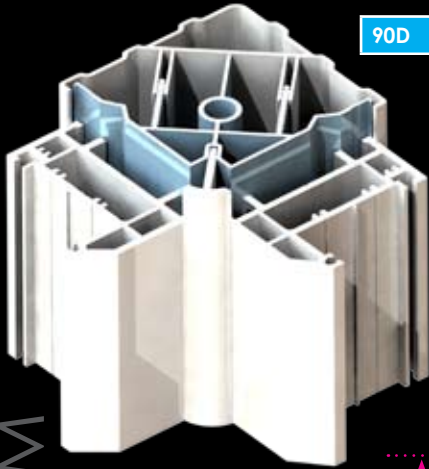

90°CORNERPOST

PART NO.	COLOUR	PACK SIZE	BAY JACK	lxx (cm ⁴)	lyy (cm ⁴)	Strengthometer
482160	Aluminium	4 x 6m	C	26.8	11.2	
90INNER	(Specify White)	4 x 6m				
	(G) Golden Oak	2 x 6m				
	(M) Mahogany	2 x 6m				
	(R) Rosewood	2 x 6m				
90D	(Specify White)	4 x 6m				
	(G) Golden Oak	2 x 6m				
	(M) Mahogany	2 x 6m				
	(R) Rosewood	2 x 6m				

DECORATIVETRIM

482160DEC

This is a 90° Cornerpost designed for 70mm frames only. It is different to WWL126 in that it has a cloaking trim to the inside – covering up mis-measures! It has a detail to stop the PVCu trims from being pushed on too far. It is also stronger. Use Baypole Jack 'C'. 482160 really is the premium product of choice for your cornerpost. This product is loadbearing. 2mm per side frame deduction. **For Bay Jack order Jack C**