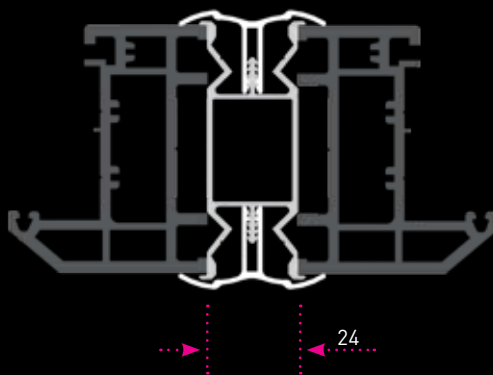

90°

0 **C**

482044NONDEC

90°

0 **C**

VARIABLE ANGLE

482024

120°-170°

Deductions P88-89 **C**

	PART	DESCRIPTION	PACK SIZE	LENGTH (m)	FULL PALLET QTY
	482029	58-70mm Coupler 16mm	4	6	48 x 6m
	482136	70mm Screw from Outside Coupler 24mm	4	6	48 x 6m
	482054	70mm Variable Baypost 120° - 170°	4	6	48 x 6m
	482104	Variable Baypost Frame Adapter Duraflex	4	6	128 x 6m
	482044	58-70mm 90 Degree Baypost	4	6	36 x 6m

	PART NO.	DESCRIPTION	PACK SIZE
	DBI (Specify 201 White)	Decorative Bay Inner/Decorative Coupler Trim	4 x 6m
	DBI (Specify Foil Colour)	Decorative Bay Inner/Decorative Coupler Trim	2 x 6m
	DBO (Specify 201 White)	Decorative Bay Outer Trim White	4 x 6m
	DBO (Specify Foil Colour)	Decorative Bay Outer Trim Foiled	2 x 6m
	90D (Specify 201 White)	Decorative 90 Trim White	4 x 6m
	90D (Specify Foil Colour)	Decorative 90 Trim Foiled	2 x 6m
	90ND (Specify 201 White)	Non Decorative 90 Trim White	4 x 6m
	90ND (Specify Foil Colour)	Non Decorative 90 Trim Foiled	2 x 6m

482029 16mm FRAME COUPLER

482054/482104 FRAME ADAPTER
120°-170° BAY

SEE PAGES 88-89
FOR FRAME DEDUCTIONS

FRAMES
SHOWN
HALF SIZE
ILLUSTRATED AT
65mm

482136 24mm FRAME COUPLER

482044 90° CORNERPOST
(DECORATIVE &
NON-DECORATIVE TRIM)