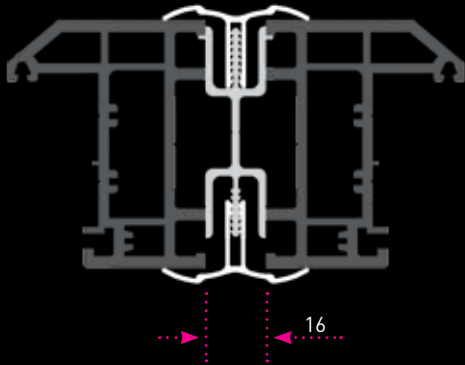

90°

0 **C**

482044NONDEC

90°

0 **C**

VARIABLE ANGLE

482024

120°-170°

Deductions P88-89 **C**

	PART	DESCRIPTION	PACK SIZE	LENGTH (m)	FULL PALLET QTY
	482029	58-70mm Coupler 16mm	4	6	48 x 6m
	482136	70mm Screw from Outside Coupler 24mm	4	6	48 x 6m
	482054	70mm Variable Baypost 120° - 170°	4	6	48 x 6m
	482104	Variable Baypost Frame Adapter Duraflex	4	6	128 x 6m
	482044	58-70mm 90 Degree Baypost	4	6	36 x 6m

	PART NO.	DESCRIPTION	PACK SIZE
	DBI (Specify 201 White)	Decorative Bay Inner/Decorative Coupler Trim	4 x 6m
	DBI (Specify Foil Colour)	Decorative Bay Inner/Decorative Coupler Trim	2 x 6m
	DBO (Specify 201 White)	Decorative Bay Outer Trim White	4 x 6m
	DBO (Specify Foil Colour)	Decorative Bay Outer Trim Foiled	2 x 6m
	90D (Specify 201 White)	Decorative 90 Trim White	4 x 6m
	90D (Specify Foil Colour)	Decorative 90 Trim Foiled	2 x 6m
	90ND (Specify 201 White)	Non Decorative 90 Trim White	4 x 6m
	90ND (Specify Foil Colour)	Non Decorative 90 Trim Foiled	2 x 6m

482029 16mm FRAME COUPLER

482054/482104 FRAME ADAPTER
120°-170° BAY

SEE PAGES 88-89
FOR FRAME DEDUCTIONS

FRAMES
SHOWN
HALF SIZE
ILLUSTRATED AT
65mm

482136 24mm FRAME COUPLER

482044 90° CORNERPOST
(DECORATIVE &
NON-DECORATIVE TRIM)