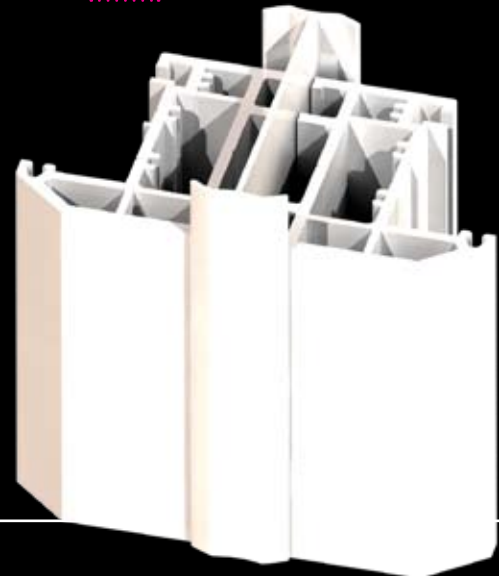

2mmPVCCOUPLER

PART NO.	COLOUR	PACK SIZE	BAY JACK	lxx (cm ⁴)	lyy (cm ⁴)	Strengthometer
PFC60	(Specify White)	5 x 6m	N/A	N/A	N/A	
	(G) Golden Oak	2 x 6m				
	(M) Mahogany	2 x 6m				
	(R) Rosewood	2 x 6m				
	(Specify White/Specify Foil)	2 x 6m				

PFC60

A simple 2mm PVCu coupler with a decorative feature to the visible faces. Use this to couple frames where additional strength is not required.