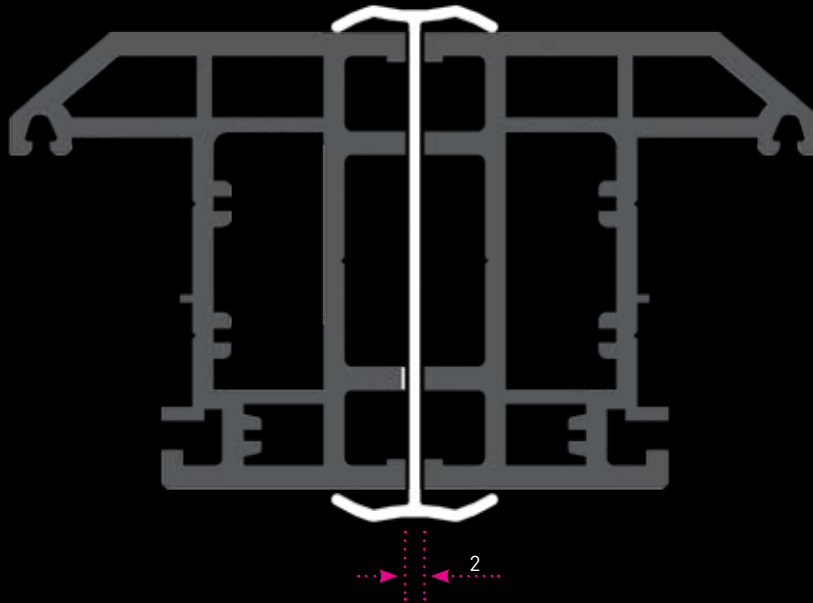

2mmPVCCOUPLER

PART NO.	COLOUR	PACK SIZE	BAY JACK	lxx (cm ⁴)	lyy (cm ⁴)	Strengthometer
PFC60	(Specify White)	5 x 6m	N/A	N/A	N/A	
	(G) Golden Oak	2 x 6m				
	(M) Mahogany	2 x 6m				
	(R) Rosewood	2 x 6m				
	(Specify White/Specify Foil)	2 x 6m				

PFC60

A simple 2mm PVCu coupler with a decorative feature to the visible faces. Use this to couple frames where additional strength is not required.