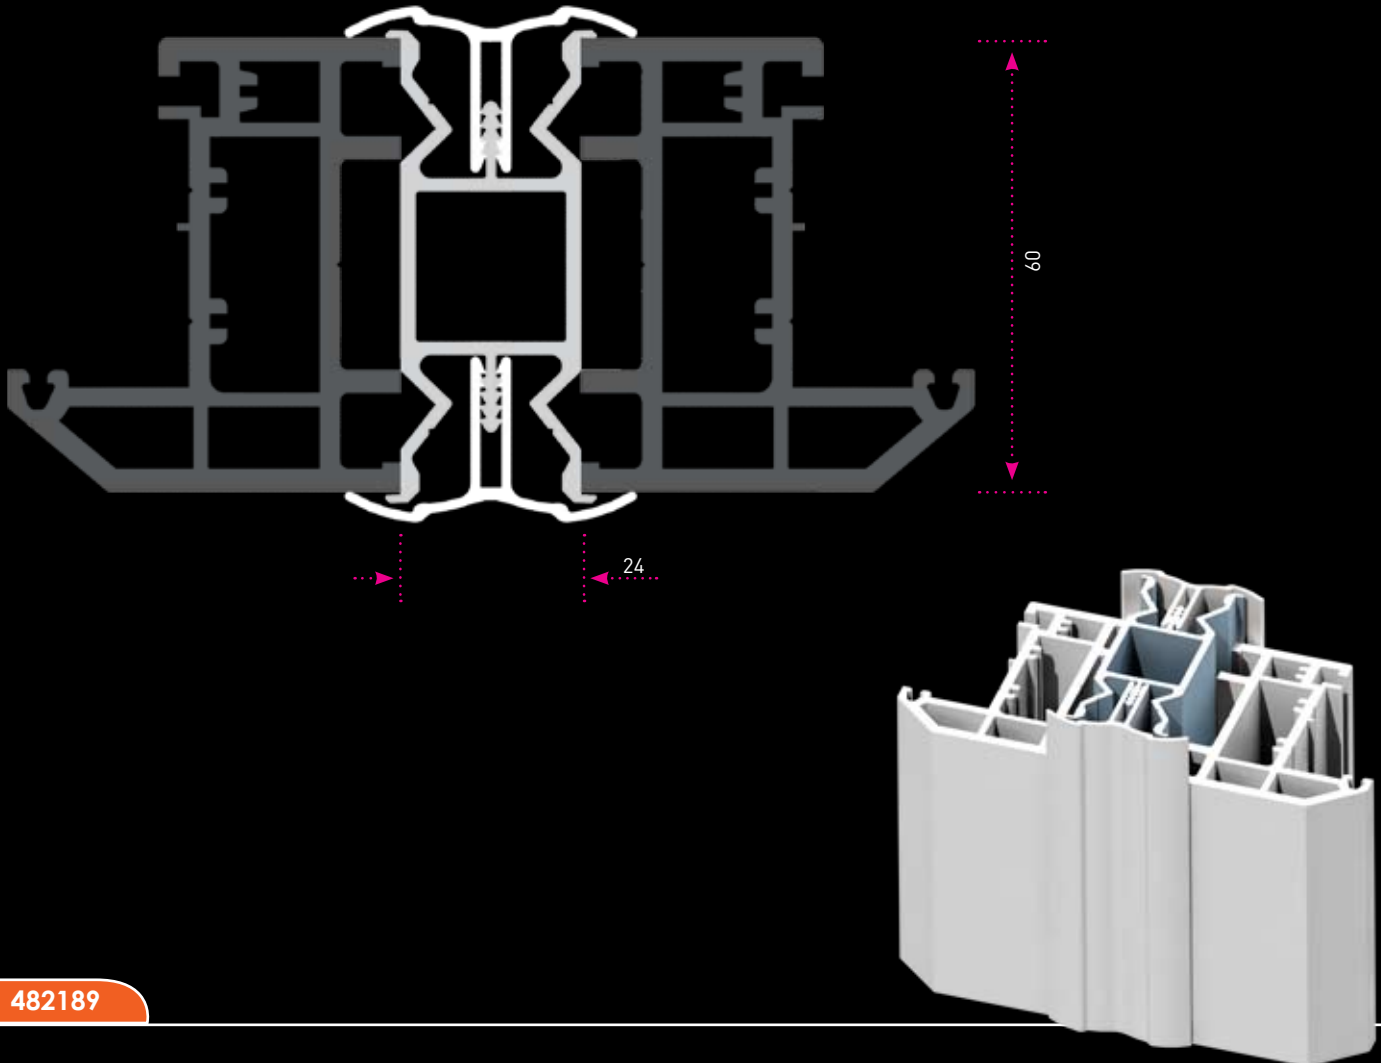

24mmCOUPLER

PART NO.	COLOUR	PACK SIZE	BAY JACK	Ixx (cm ⁴)	Iyy (cm ⁴)	Strengthometer
482189	Aluminium	4 x 6m	B (482189)	13.53	2.94	
DBI	(Specify White)	4 x 6m				
	(G) Golden Oak	2 x 6m				
	(M) Mahogany	2 x 6m				
	(R) Rosewood	2 x 6m				

482189

This product works with all 60mm frames. It is designed as a loadbearing frame coupler and we have a Baypole Jack available. It has a 24mm frame deduction. Frames can be fixed from the outside (through the coupler and into the back of the frame) without the need to access the frame rebate. Thus you can fit pre-glazed frames with this product. **For Bay Jack order Jack B for 482189**