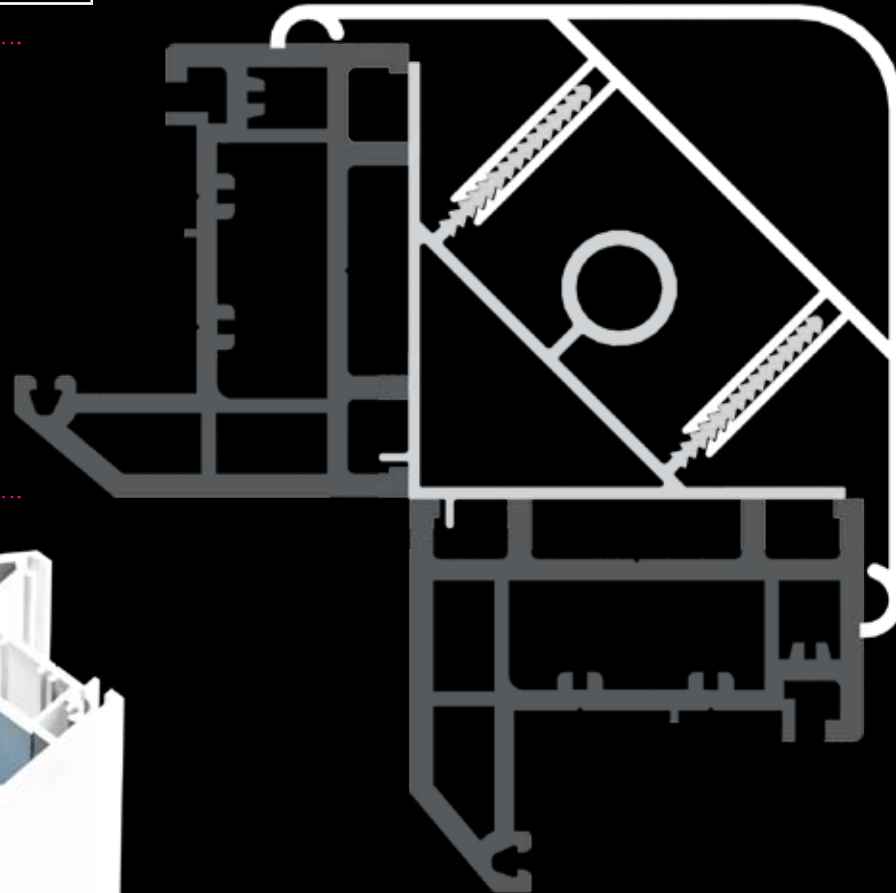

PART NO.	COLOUR	PACK SIZE	BAY JACK	lxx (cm ²)	lyy (cm ²)	Strengthometer
482044	Aluminium	4 x 6m	C	7.8	17.1	
90ND	(Specify White)	4 x 6m				
	(G) Golden Oak	2 x 6m				
	(M) Mahogany	2 x 6m				
	(R) Rosewood	2 x 6m				

90°CORNERPOST

58-60

NONDECORATIVETRIM

482044

This 90° Cornerpost is designed to work with any frame depth from 58-70mm. Frames butt to the inside and you have the option of using a decorative or non-decorative PVCu trim to the outside. Bay Jack 'C' is designed to work with this product – the same one as you use with the variable angle bay. This product is loadbearing. **For Bay Jack order Jack C**