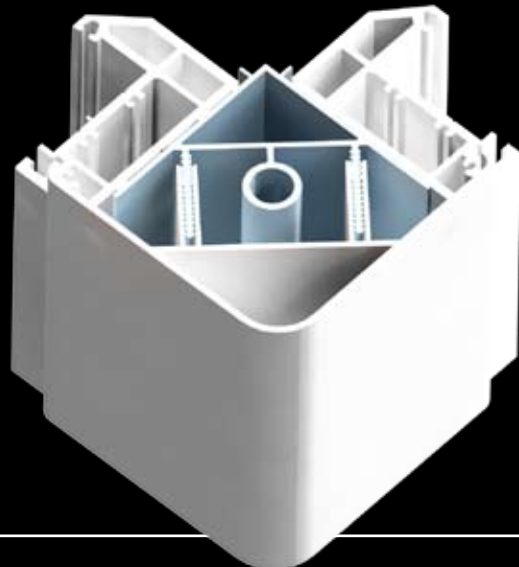

PART NO.	COLOUR	PACK SIZE	BAY JACK	lxx (cm ²)	lyy (cm ²)	Strengthometer
482044	Aluminium	4 x 6m	C	7.8	17.1	
90ND	(Specify White)	4 x 6m				
	(G) Golden Oak	2 x 6m				
	(M) Mahogany	2 x 6m				
	(R) Rosewood	2 x 6m				

90°CORNERPOST

58-60

NONDECORATIVETRIM

482044

This 90° Cornerpost is designed to work with any frame depth from 58-70mm. Frames butt to the inside and you have the option of using a decorative or non-decorative PVCu trim to the outside. Bay Jack 'C' is designed to work with this product – the same one as you use with the variable angle bay. This product is loadbearing. **For Bay Jack order Jack C**