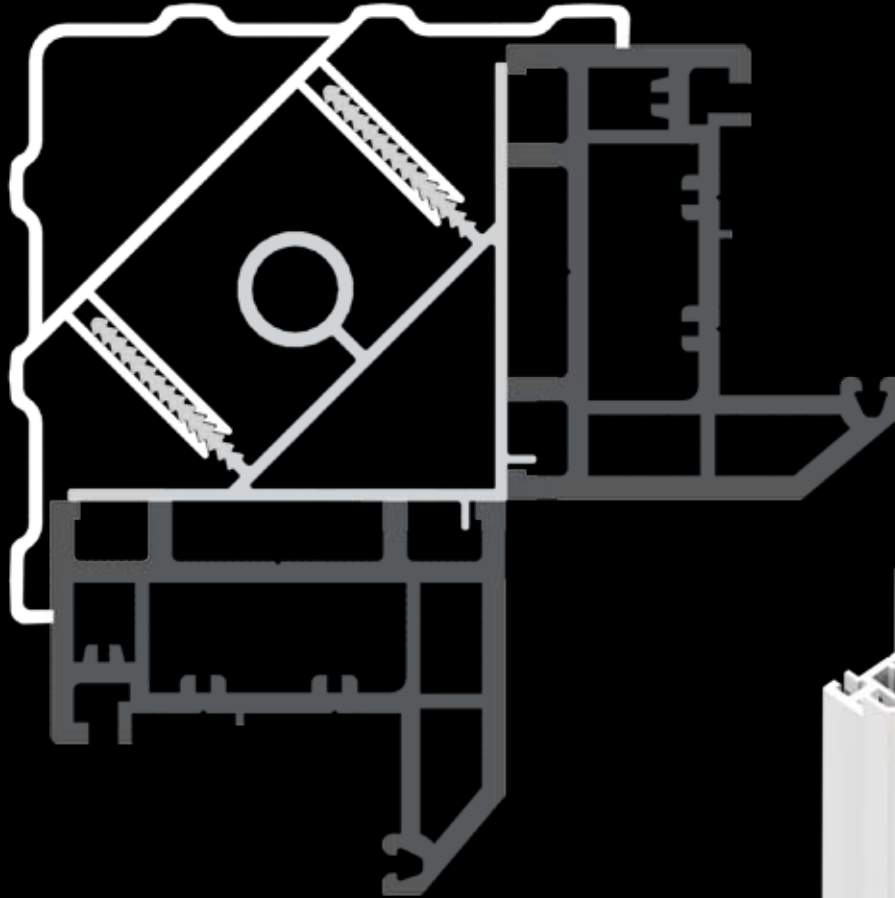

90° CORNERPOSTDEC

PART NO.	COLOUR	PACK SIZE	BAY JACK	lxx (cm ²)	lyy (cm ²)	Strengthometer
482044	Aluminium	4 x 6m	C	7.8	17.1	
90D	(Specify White)	4 x 6m				
	(G) Golden Oak	2 x 6m				
	(M) Mahogany	2 x 6m				
	(R) Rosewood	2 x 6m				

DECORATIVE TRIM

482044

This 90° Cornerpost is designed to work with any frame depth from 58-70mm. Frames butt to the inside and you have the option of using a decorative or non-decorative PVCu trim to the outside. Bay Jack 'C' is designed to work with this product – the same one as you use with the variable angle bay. This product is loadbearing. **For Bay Jack order Jack C**