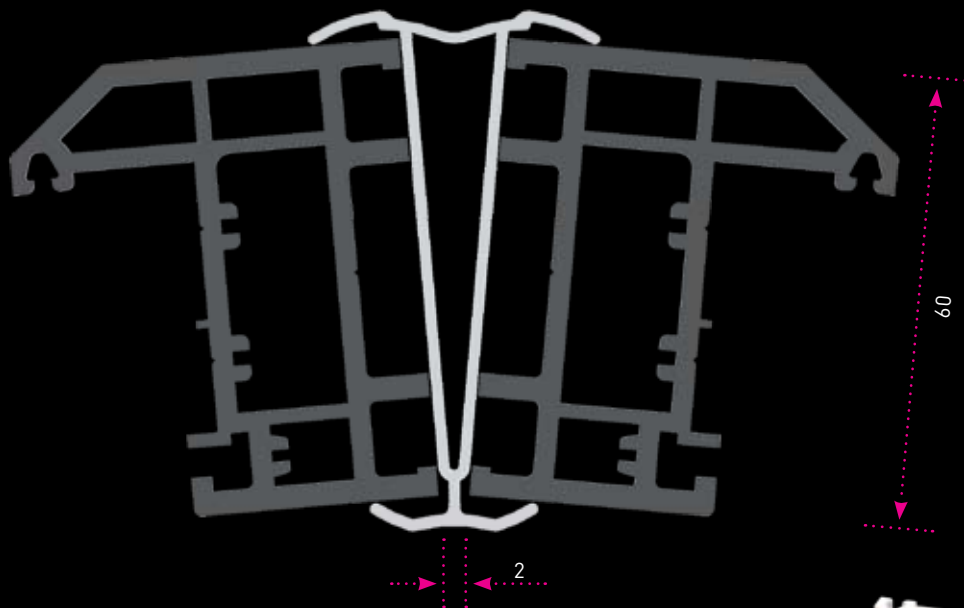

170°BOWBAY

PART NO.	COLOUR	PACK SIZE	BAY JACK	Ixx (cm ⁴)	Iyy (cm ⁴)	Strengthometer
17060	(Specify White)	4 x 6m	N/A	N/A	N/A	
	(G) Golden Oak	2 x 6m				
	(M) Mahogany	2 x 6m				
	(R) Rosewood	2 x 6m				
	(Specify White/Specify Foil)	2 x 6m				

ANGLE	FRAME DEDUCTION
150° - 170°	1mm (Note 3mm frame cover at 150°)
175°	3.5 mm
180°	7.3mm (Note 4mm frame cover at 180°)

This product can work with frames from 150° - 180°. Frame deductions are shown at various angles. Frame deductions are “per side”.