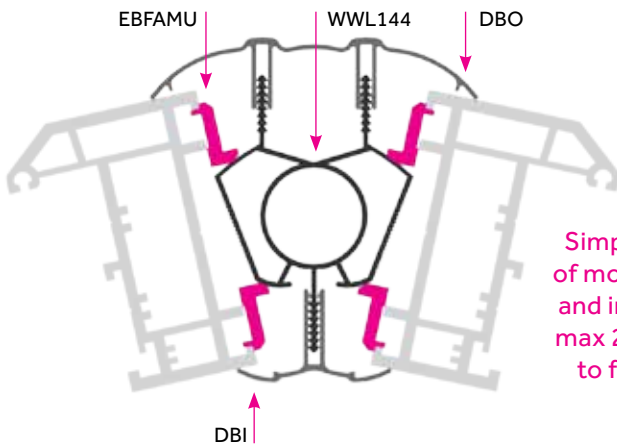

Unibay

WW Unibay for 70mm frames
120°-170° & 90°-120°

Fits 90% of 70mm systems!
Reduce your stock...

120° - 170° Shown

Simply screw block of moulding to frame and installer fixes at max 250mm centres to frames joining Baypoles.

Remember – Our design has evolved with consideration to the results from extensive loadbearing testing at BBA and our fully enclosed circular extrusion gives important extra strength when you interface with a loadbearing Baypole Jack. It is at this point where failure can occur, where the pole spreads over the Jack under load. Our Stainless Steel Baypole Jacks are BBA accredited.

Loadbearing calculations are available along with frame deductions (including reverse angles). In the range we also have clever solutions for bow-bays, cornerposts & in-line couplers.

WINDOWWIDGETS

WINDOWWIDGETS

Unibay has been developed to allow fabricators of more than one 70mm window system to **standardise on one Baypole**.

ORDER GUIDE

Part No	Spec	Pack Size	Baypole Jack	Ixx (cm ⁴)	Iyy (cm ⁴)
WWL144	Unibay Variable Pole for 70mm (120°-170°)	4x5.6m	D(WWL143/4)	12.4	10.3
WWL143	Unibay Variable Pole for 70mm (90°-120°)	4x5.6m	D(WWL143/4)	10.7	19.7
EBFAMU	Unibay Frame Adapter Moulding for 70mm	20x10 mouldings			
DBI/DBO / DBO120*	White (Specify White)	4x6m			
DBI/DBO / DBO120*	Specify Foil	2x6m			