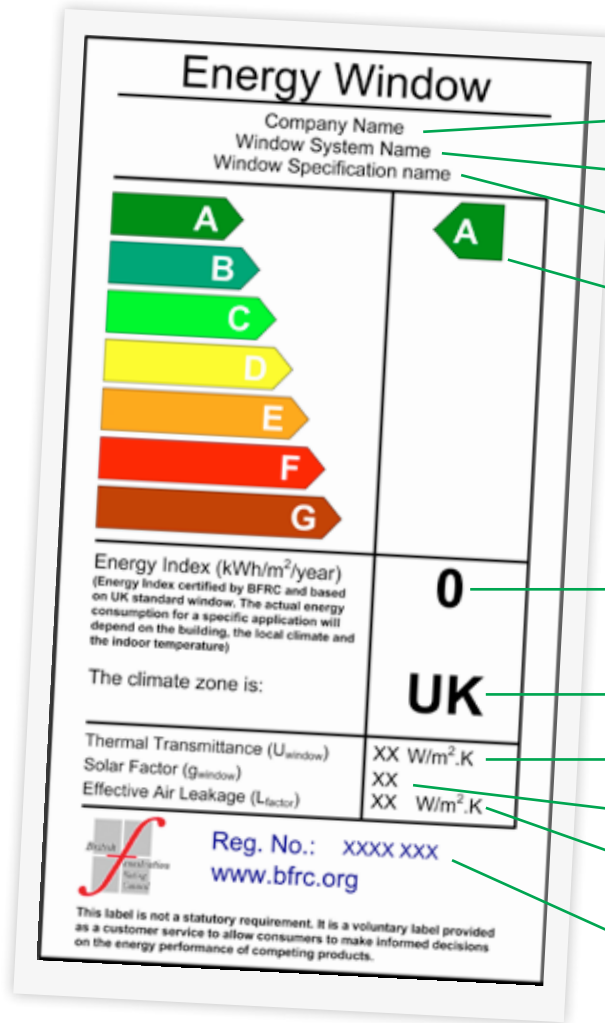

Bespoke Energy Labels

The BFRC Scheme is the UK's national system for rating the energy efficiency of windows and is recognised within the Building Regulations as a method to show compliance for your replacement windows installation.

Window Energy Ratings use a consumer-friendly traffic-light style A-E ratings guide similar to that used on 'white' goods (such as fridges, freezers, washing machines etc...). This ratings label can be used by you to make more informed choices about the energy efficiency of the windows you are looking to purchase.

With carbon emissions high on the global agenda and the current high cost of fuel, we are all looking for ways to make our homes more energy efficient.

Convey the specification of your window via this nationally recognised label. Window Widgets will customise it with your company, window, rating details as per this example.

Fill in your details below and fax back to **01452 416654**

Company Name   Company Logo   Cert No.
Energy Rating

YOUR LOGO   KM20712   CERTIFICATE No.   91/2724
BS7412/91

Simply fax through your requirements and volumes and we will send a quotation with artwork for your approval.

To order, call us on **01452 300912**

Visit us at www.windowwidgets.co.uk

Follow us on Twitter
[@windowwidgets](https://twitter.com/windowwidgets)